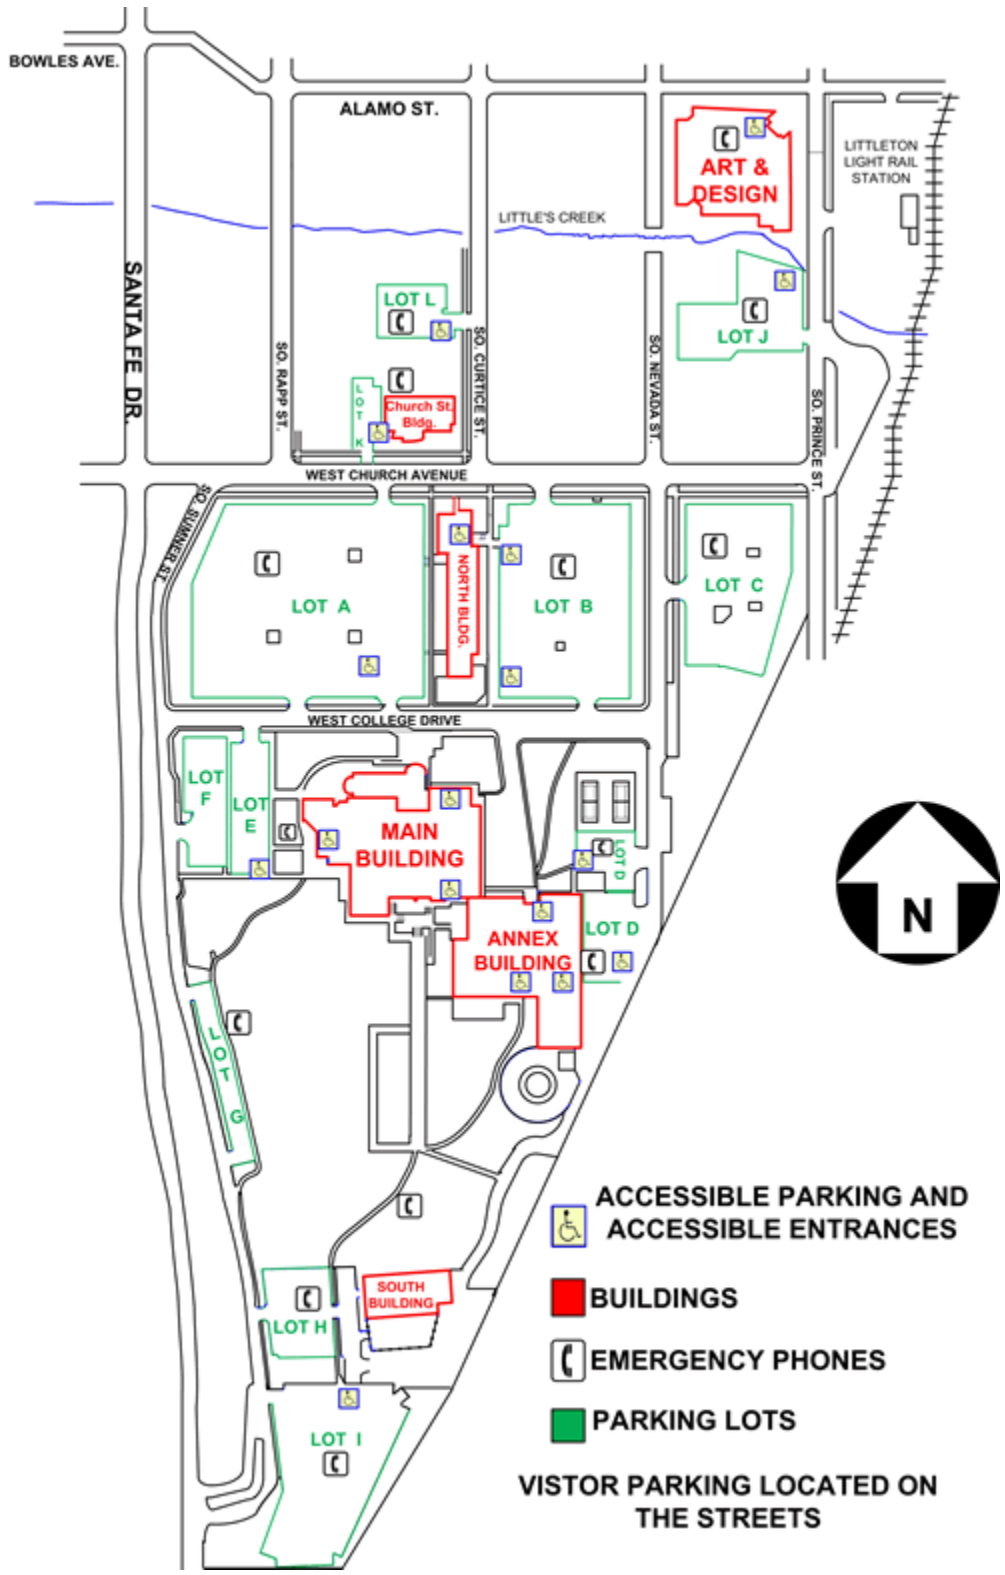

MAIN BUILDING 1st FLOOR

MAIN BUILDING 2nd FLOOR

MAIN BUILDING 3RD FLOOR

**MAIN BUILDING
4TH FLOOR**

BOWLES AVE.

ALAMO ST.

ART & DESIGN

LITTLETON LIGHT RAIL STATION

LITTLE'S CREEK

LOT L

LOT J

Church St. Bldg.

SANTA FE DR.

SO. RAIP ST.

SO. CURTICE ST.

SO. NEVADA ST.